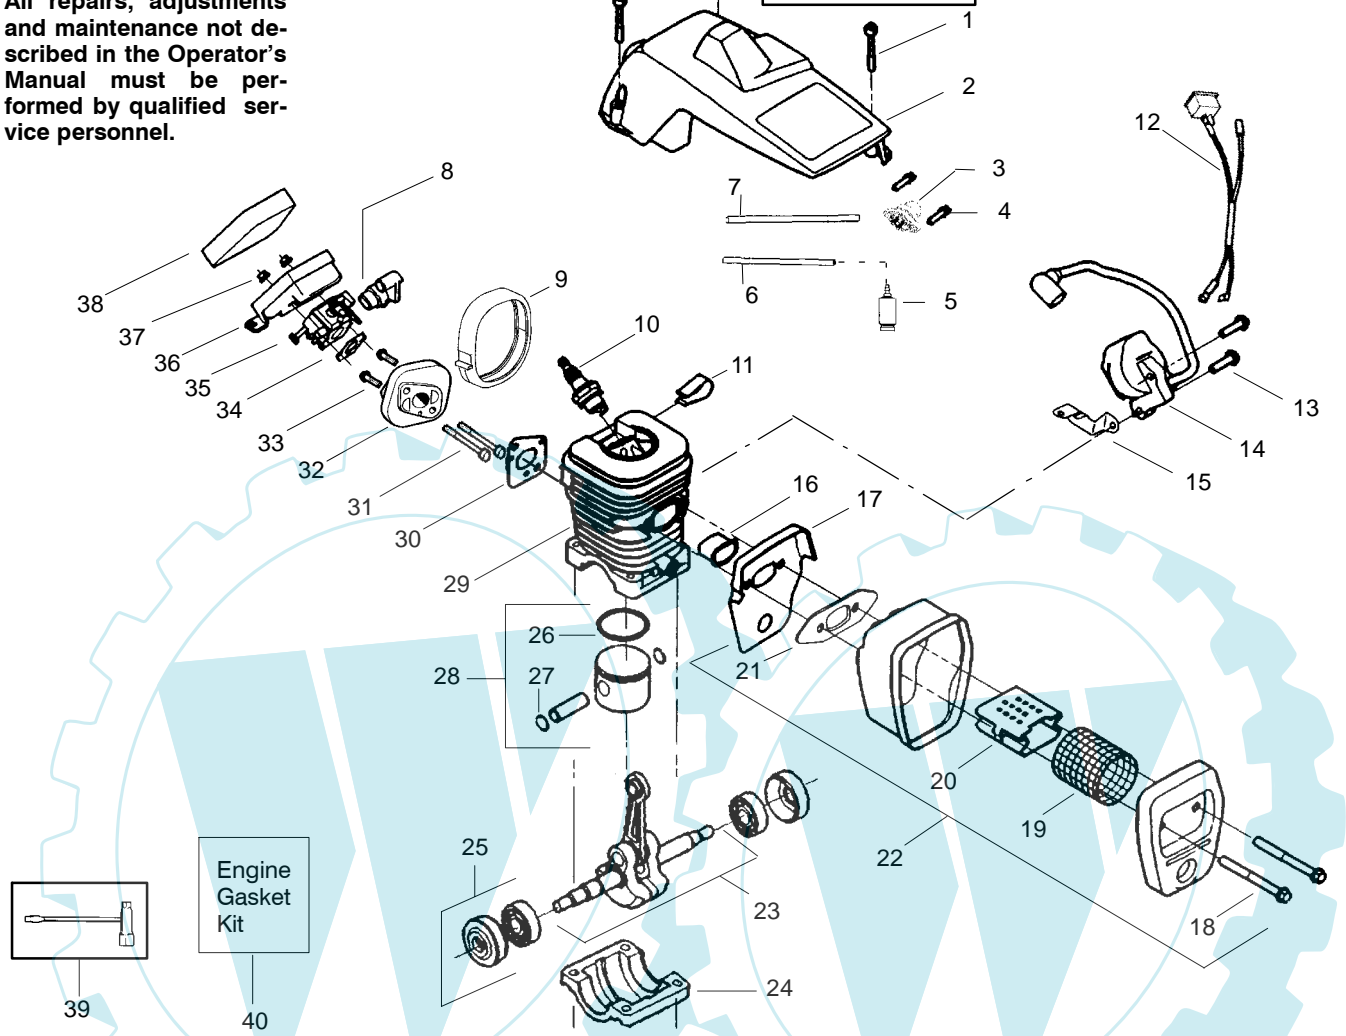

PARTS LIST NO. 530087662		OKAY® PARTS LIST	CHAIN SAW MODEL(s) M335	
DATE 1/19/05	Replaces 87662 - 12/09/04		NOTE: Illustration may differ from actual model due to design changes	PAGE NO. 3

⚠ WARNING
All repairs, adjustments and maintenance not described in the Operator's Manual must be performed by qualified service personnel.

TYPE 1

Ref.	Part No.	Description	Ref.	Part No.	Description	Ref.	Part No.	Description
1.	530016153	Screw	19.	530036103	Screen-Spark	36.	530047604	Housing-Air Filter
2.	530055462	Shield-Cylinder	20.	530037813	Diffuser-Muffler	37.	530016101	Nut
3.	530047213	Assy-Air Purge	21.	530069608	Gasket-Muffler (kit)	38.	530037793	Air Filter - Foam
4.	530015780	Screw	22.	530047207	Assy-Muffler (Incl. 17-21)	39.	530031135	Wrench-Bar
5.	530095646	Assy-Fuel Pick-up	23.	530047062	Assy-Crankshaft	40.	530069608	Kit-Engine Gasket (incl. 21,30,34)
6.	530069247	Kit-Line Purge/Carb. (Small Dia)	24.	530037935	Cap-Crankcase			
7.	530069216	Kit-Line Purge/Tank (large line)	25.	530056363	Assy-Seal & Bearing			
8.	530035526	Grommet-Carb Adjust.	26.	530029805	Ring-Piston			
9.	530054144	Seal-Carb Adapter	27.	530015697	Retainer - Piston Pin			
10.	952030150	Spark Plug (RCJ-7Y)	28.	530069604	Kit-Piston - (incl. 26-27)			
11.	530016136	Clip-High Tension Lead	29.	530069606	Kit-Cylinder			
12.	530049117	Assy-Wire Harness (includes switch)	30.	530069608	Gasket-Carb.			
13.	530015814	Screw	31.	530016187	Adapter (kit)			
14.	530039167	Module-Ignition	32.	530049700	Screw			
15.	530047442	Strap-Ground	33.	530016386	Carb. Adapter			
16.	530037652	Insulator-Heat	34.	530069608	Screw			
17.	530049870	Back Plate-Muffler	35.	---	Carb. Gasket (kit)			
18.	530016132	Screw		530069722	Kit-Carburetor (WT-391)			
				530071621	(WT-625)			
								Not Shown
							530163640	Manual- (Scan)
							530163641	Manual - (Euro I)
							530163642	Manual - (Euro II)
							530054781	Decal-Warning

↖ = NEW PART NUMBER FOR THIS IPL

★ = REFER TO THE SERVICE REFERENCE INDICATED FOR MORE INFORMATION. (LOCATED AT END OF IPL)