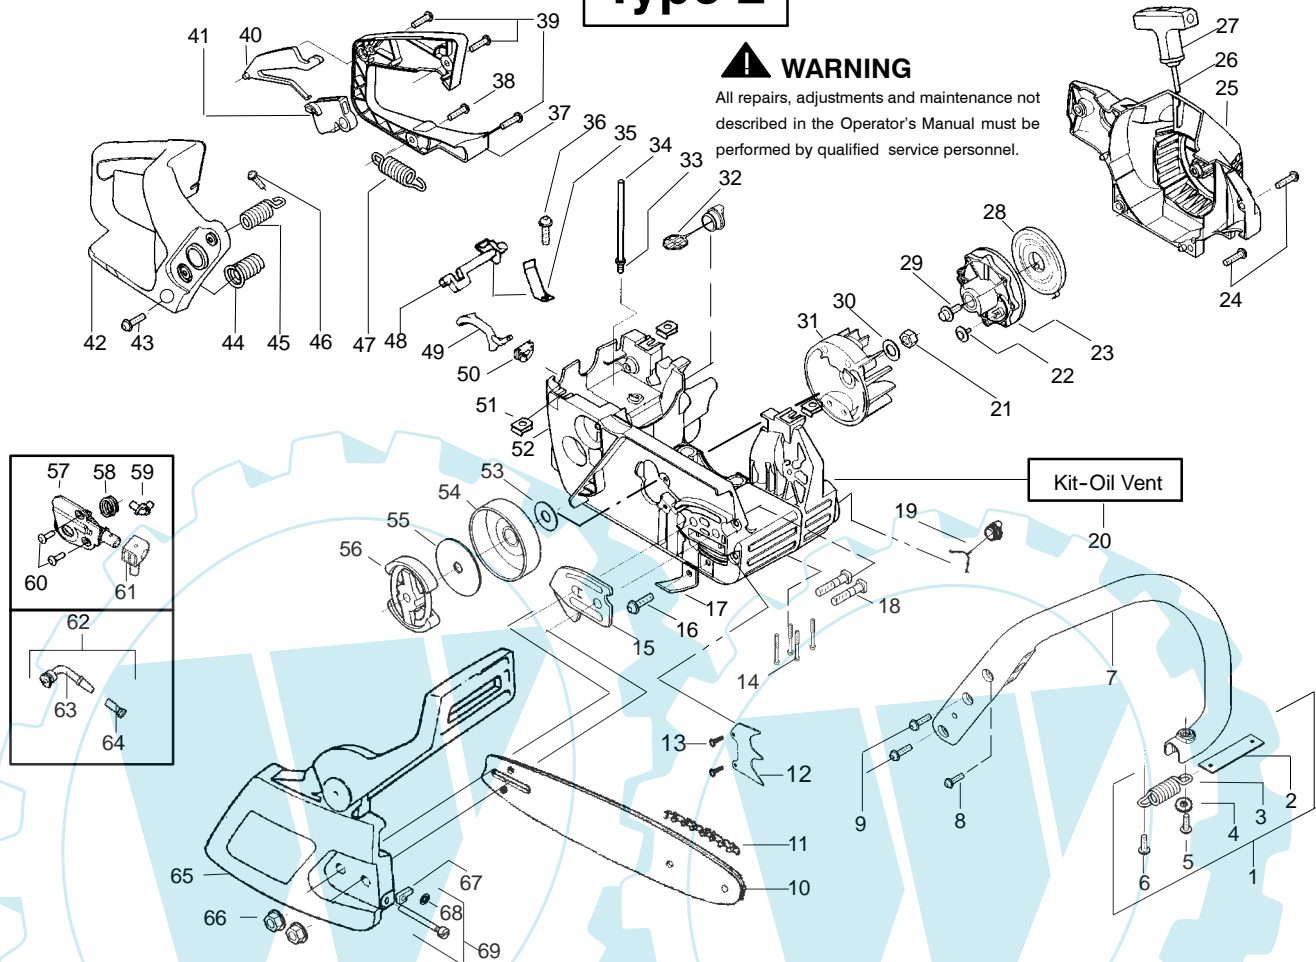

PARTS LIST NO. 530087662		OKAY® PARTS LIST	CHAIN SAW MODEL(s) M335	
DATE 1/19/05	Replaces 87662 - 12/09/04		Note: Illustration may differ from actual model due to design changes	PAGE NO. 2

Type 2

⚠ WARNING

All repairs, adjustments and maintenance not described in the Operator's Manual must be performed by qualified service personnel.

Ref.	Part No.	Description	Ref.	Part No.	Description	Ref.	Part No.	Description
1.	530059667	Assy.-Isolator	29.	530015920	Screw	54.	530047061	Assy.-Clutch Drum w/bearing
2.	530047608	Limiter Strap	30.	530015127	Washer-Flywheel	55.	530015611	Washer-Clutch
3.	530059668	Spring-Isolator	31.	530039187	Assy-Flywheel	56.	530014949	Assy. Clutch
4.	530015158	Washer	32.	530047192	Assy-Fuel Cap	57.	530071259	Kit - Oil Pump (incl. 58,59,61)
5.	530016018	Screw	33.	530023877	Fitting-fuel line	58.	530037820	Gear-Worm Spring
6.	530015843	Screw	34.	530069216	Kit-Fuel line (large)	59.	530049477	Elbow-Oil Pickup
7.	530047583	Front Handle	35.	530016149	Spring-Switch	60.	530016064	Screw
8.	530015940	Screw	36.	530015775	Screw	61.	530019206	Seal Block
9.	530015814	Screw	37.	530047581	Cover-Rear Handle	62.	530047663	Assy-Oil Pick-up (Incl. 63,64)
10.	---	Bar	38.	530015886	Screw	63.	530038373	Pick-up Oiler
11.	---	Chain	39.	530015906	Screw	64.	530056533	Filter-Oil
12.	530014381	Kit-Spike (Incl. 13)	40.	530036098	Throttle Lockout	65.	530054736	Assy.-Chain Brake
13.	530016439	Screw	41.	530036097	Trigger-Throttle	66.	530015917	Nut-Bar Mounting
14.	530016132	Screw	42.	530047582	Handle - Rear	67.	530015826	Pin-Bar Adjust
15.	530038238	Plate-Bar Mount.	43.	★★★★★	Screw	68.	530038593	Retainer
16.	530015814	Screw	44.	★★★★★	Assy Isolator-lower	69.	530069611	Kit-Bar Adjusting (incl. # 67,68)
17.	530029850	Chain Catcher	45.	530071958	Kit-Isolator (Upper)			
18.	530016133	Bolt-Bar	46.	530015875	Screw			
19.	530057236	Assy-Oil Cap	47.	530059668	Spring-Isolator			
20.	530071666	Kit-Oil Vent	48.	530057473	Lever-Switch			
21.	530016134	Nut-Flywheel	49.	530057474	Lever-Choke			
22.	530016080	Screw	50.	530049005	Grommet-Knob			
23.	530037817	Starter Pulley	51.	530015922	Nut-"U"-Type			
24.	530015892	Screw	52.	530058730	Kit-Chassis Assy. fuel lines and caps)			
25.	530054175	Housing-Fan	53.	530015907	Washer-Thrust			
26.	530069232	Kit - Rope						
27.	530056402	Handle-Starter						
28.	530027531	Spring-Recoil						

✓ = NEW PART NUMBER FOR THIS IPL

★ = REFER TO THE SERVICE REFERENCE INDICATED FOR MORE INFORMATION. (LOCATED AT END OF IPL)