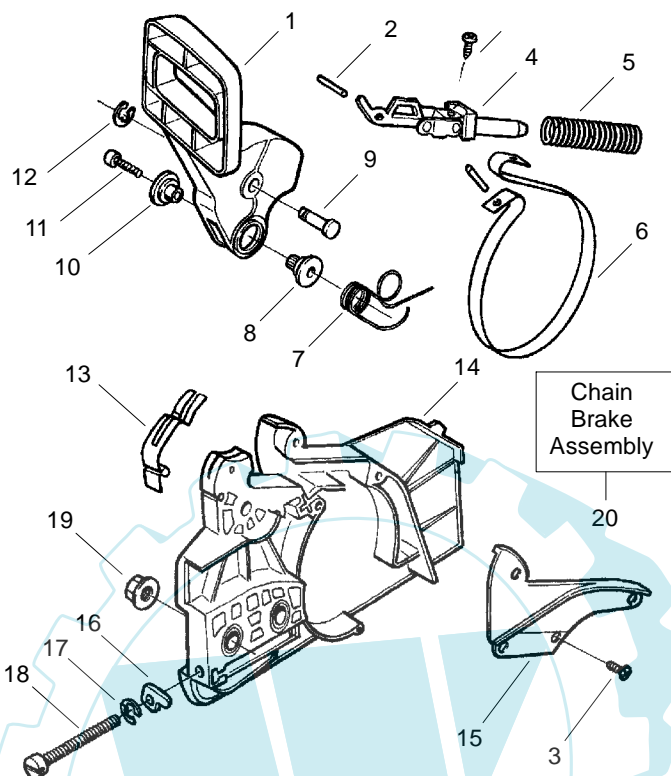

Ref.	Part No.	Description
1.	530071347	Kit-Lever and Link
2.	530015913	Spring Pin
3.	530015911	Screw
4.	530054741	Front & Rear Link Ass'y.
5.	530016237	Spring Compression
6.	530052232	Brake Band
7.	530015910	Handguard Spring
8.	530056531	Journal-Right
9.	530029879	Pivot Pin
10.	530029881	Journal-Left
11.	530016384	Screw
12.	530038593	Retainer
13.	530029878	Position Spring
14.	530054747	Clutch Cover
15.	530038679	Chain Brake Cover
16.	530015826	Bar Adjusting Pin
17.	530038593	Retainer
18.	530016110	Screw-Bar Adjusting
19.	530015917	Nut
20.	530054736	Chain Brake Assembly