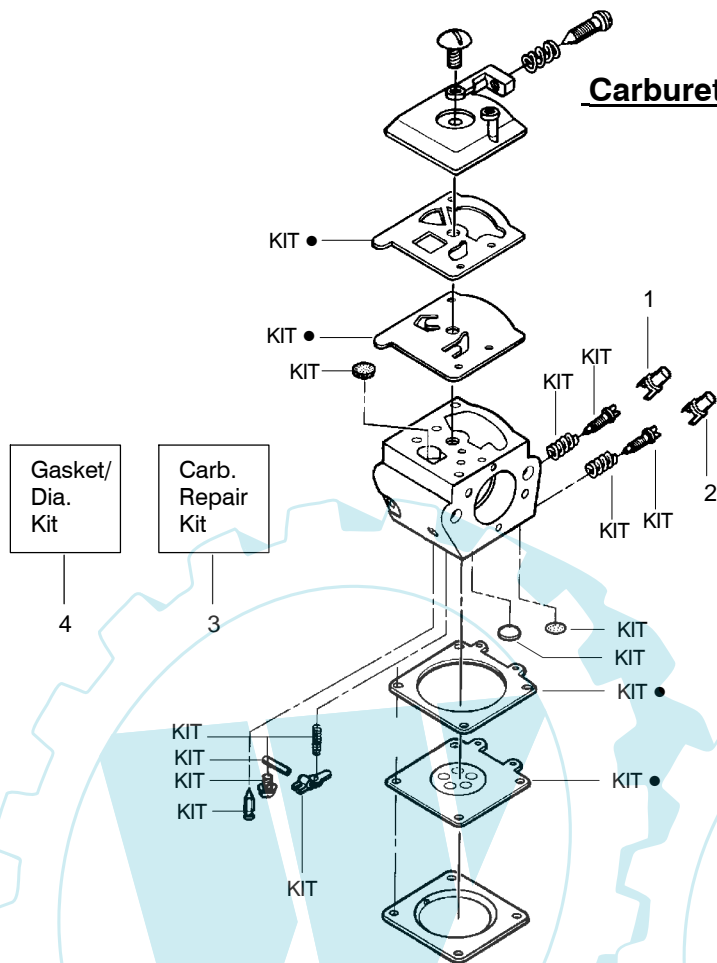

PARTS LIST NO. 530087662		OKAY® PARTS LIST	CHAIN SAW MODEL(S) M335	
DATE 1/19/05	Replaces 87662 - 12/09/04		Note: Illustration may differ from actual model due to design changes	PAGE NO. 5

Carburetor Assembly – WT-391 – #530069722

Ref.	Part No.	Description
1.	530038479	Limiter Cap – High
2.	530038478	Limiter Cap – Low
3.	530069826	Carburetor Repair Kit (KIT = Indicates Contents) & Includes Limiter Caps
4.	530069844	Gasket/Diaphragm Kit (● = Indicates Contents)

Kit - Carburetor Assembly No. 530071621 - WT-625

Kit - Carburetor Assembly No. 530071820 - W-20

Kit - Carburetor Assembly No. 530071821 - WT-662

Note: No Repair kits are available for these carburetors

✓ = NEW PART NUMBER FOR THIS IPL

★ = REFER TO THE SERVICE REFERENCE INDICATED FOR MORE INFORMATION. (LOCATED AT END OF IPL)