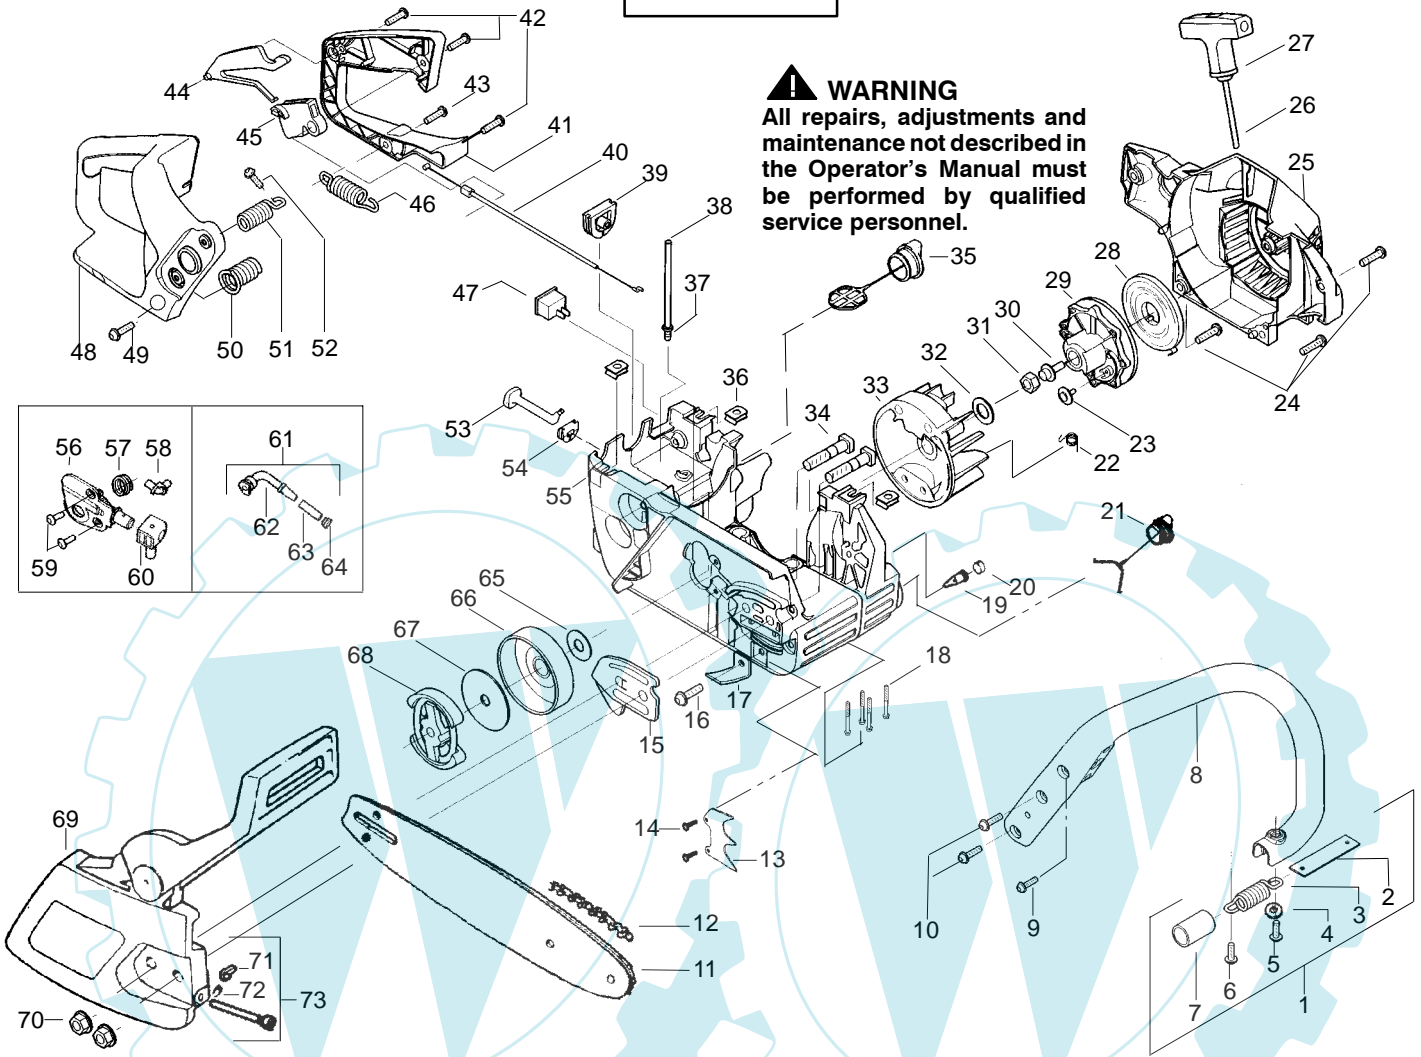

PARTS LIST NO. 530087662		OKAY® PARTS LIST	CHAIN SAW MODEL(s) M335	
DATE 1/19/05	Replaces 87662 - 12/09/04		Note: Illustration may differ from actual model due to design changes	PAGE NO. 1

TYPE 1

⚠ WARNING
All repairs, adjustments and maintenance not described in the Operator's Manual must be performed by qualified service personnel.

Ref.	Part No.	Description	Ref.	Part No.	Description	Ref.	Part No.	Description
1.	530047963	Assy. - Isolator	27.	530056402	Handle - Starter	53.	530047605	Knob - Choke
2.	530047608	Strap - Limiter	28.	530027531	Spring - Recoil	54.	530049005	Grommet - Knob
3.	530042082	Spring - Isolator	29.	530037817	Pulley - Starter	55.	530056597	Assy - Chassis (incl. 19-21,34-36)
4.	530015123	Washer	30.	530015920	Screw	56.	530071259	Kit - Oil Pump (Incls. 57,58,60)
5.	530016018	Screw	31.	530016134	Nut - Flywheel	57.	530037820	Gear - Worm Spring
6.	530015843	Screw	32.	530015127	Washer - Flywheel	58.	530049477	Elbow - Oil Pickup
7.	530036142	Sleeve - AV Spring	33.	530039209	Assy - Flywheel	59.	530016064	Screw
8.	530047583	Handle - Front	34.	530016133	Bolt - Bar	60.	530019206	Seal Block
9.	530015940	Screw	35.	530047192	Assy - Fuel Cap	61.	530047663	Assy - Oil Pickup (Incl. 62-64)
10.	530015814	Screw	36.	530015922	Nut - "U" - Type	62.	530038373	Pick - up Oiler
11.	---	Bar - 14"	37.	530023877	Fitting - fuel line	63.	530037821	Filter - Oil
12.	---	Chain 14"	38.	530069216	Kit - Fuel line (large)	64.	530030189	Plug - Oil Filter
13.	530014381	Kit - Assy Spike (incl.14)	39.	530047631	Grommet - Cable	65.	530015907	Washer - Thrust
14.	530015805	Screw	40.	530047602	Cable - Throttle	66.	530047061	Assy. - Clutch Drum w/bearing
15.	530038238	Plate - Bar Mounting	41.	530047581	Cover - Rear Handle	67.	530015611	Washer - Clutch
16.	530015814	Screw	42.	530015906	Screw	68.	530014949	Assy. Clutch
17.	530029850	Chain Catcher	43.	530015886	Screw	69.	530054736	Assy - Chain Brake
18.	530016132	Screw	44.	530036098	Lockout - Throttle	70.	530015917	Nut - Bar Mounting
19.	530026119	Check Valve	45.	530036097	Trigger - Throttle	71.	530015826	Pin - Retainer
20.	530038264	Plug - Bronze Vent	46.	530042082	Spring	72.	530038593	Retainer
21.	530010846	Assy - Oil Cap	47.	530069572	Kit - Switch	73.	530069611	Kit - Bar Adjust
22.	530023817	Spring - Starter Dog	48.	530047582	Handle - Rear			
23.	530016080	Screw	49.	530015814	Screw			
24.	530015892	Screw	50.	530053274	Assy. Isolator - lower			
25.	530054175	Housing - Fan	51.	530071385	Kit - Isolator (Upper)			
26.	530069232	Kit - Rope	52.	530015875	Screw			

✓ = NEW PART NUMBER FOR THIS IPL

* = REFER TO THE SERVICE REFERENCE INDICATED FOR MORE INFORMATION. (LOCATED AT END OF IPL)