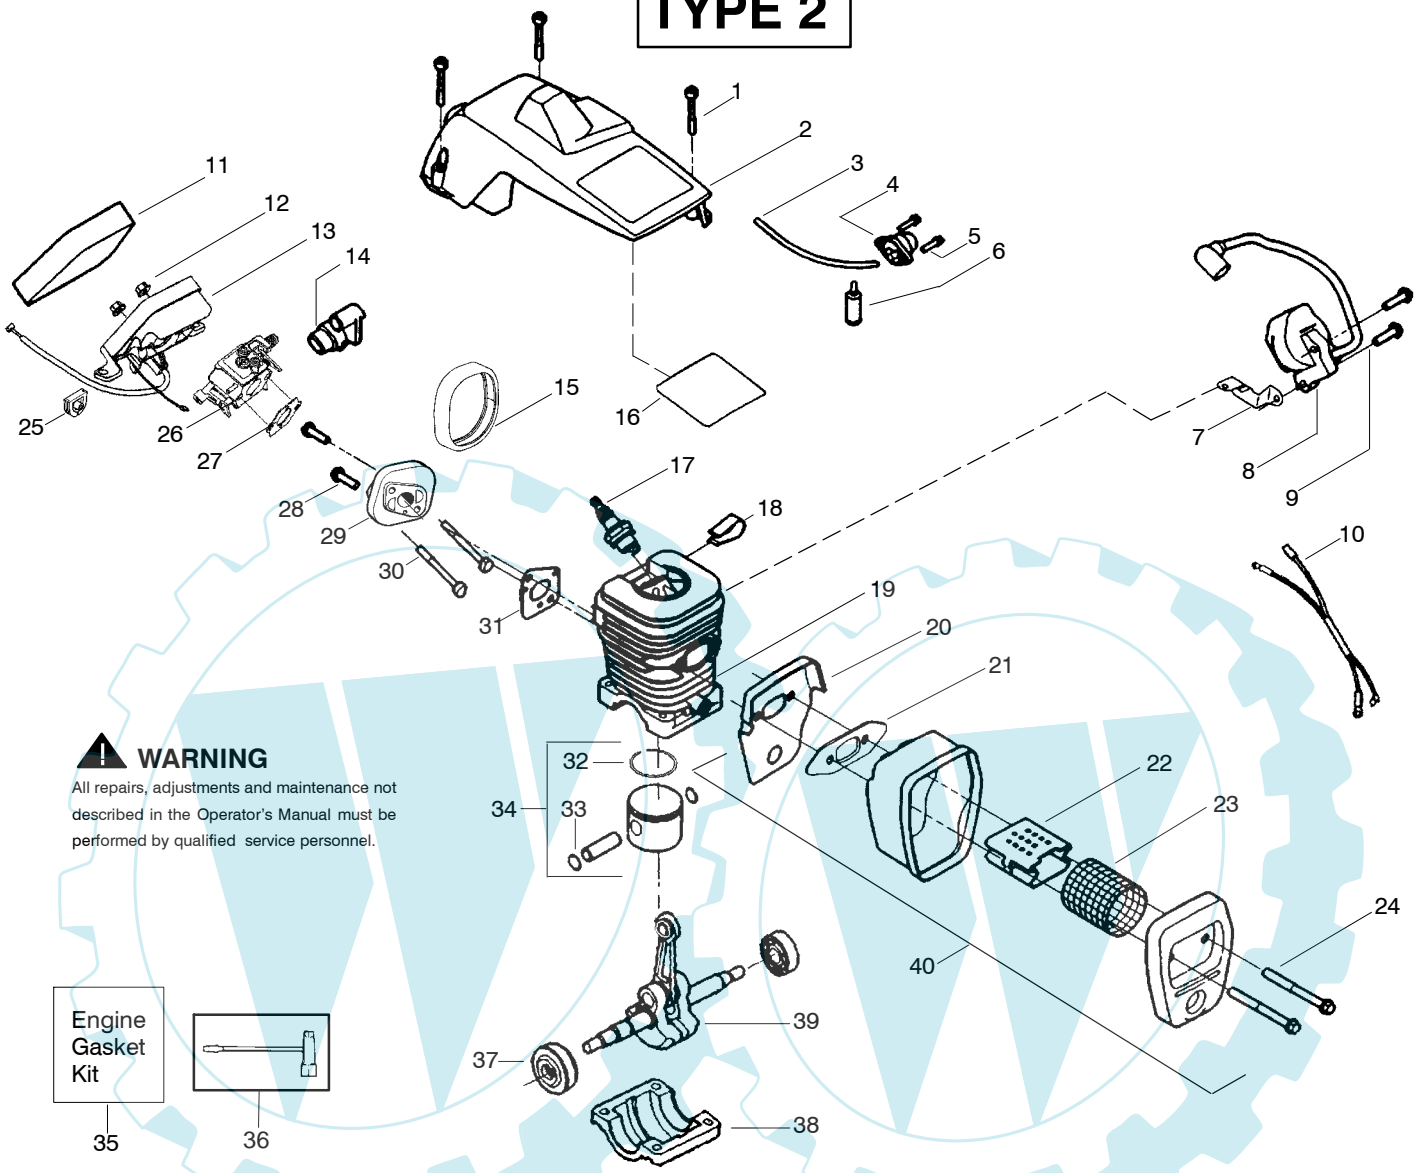

PARTS LIST NO. 530087662		OKAY® PARTS LIST	CHAIN SAW MODEL(s) M335	
DATE 1/19/05	Replaces 87662 - 12/09/04		Note: Illustration may differ from actual model due to design changes	PAGE NO. 4

TYPE 2

WARNING
All repairs, adjustments and maintenance not described in the Operator's Manual must be performed by qualified service personnel.

Engine Gasket Kit

35   36

Ref.	Part No.	Description	Ref.	Part No.	Description	Ref.	Part No.	Description
1.	530016153	Screw	19.	530012550	Cylinder	34.	530071408	Kit-Piston (Incl. 32 & 33)
2.	530055638	Assy-Cylinder Shield (includes # 16)	20.	530049870	Backplate-Muffler	35.	530069608	Kit-Engine Gasket (Incl. 21, 27 & 31)
3.	530069247	Kit-Fuel Line (Small)	21.	530069608	Gasket-Muffler(kit)	36.	530031135	Scrench
4.	530071835	Kit-Purge Bulb(incl.#5)	22.	530037817	Diffuser-Muffler	37.	530056363	Assy-Seal & Bearing
5.	530015780	Screw	23.	530036103	Screen-Spark	38.	530037935	Cap-Crankcase
6.	530095646	Assy-Fuel Pick-up	24.	530016132	Bolt-Muffler	39.	530047062	Assy-Crankshaft
7.	530047442	Strap-Ground	25.	530047631	Grommet-Throttle Cable	40.	530047207	Assy-Muffler (Incl. 20-24)
8.	530039198	Ignition Module	26.	---	Kit-Carburetor			Not Shown
9.	530015814	Screw		530071820	Zama (W-20)			
10.	530057475	Assy-Wire Harness		530071821	Walbro (WT-662)			
11.	530037793	Foam-Air Filter	27.	530069608	Gasket-Carb. (kit)			
12.	530016101	Nut	28.	530016386	Screw			
13.	530057702	Assy-Air Box	29.	530049700	Carb. Adapter			
14.	530035526	Grommet-Carb Adjust	30.	530016187	Screw			Manuals (Scan)
15.	530054144	Seal-Carb Adapter	31.	530069608	Gasket-Adaptor(kit)	✓	530165956	(Euro I)
16.	530055698	Reflector-Heat	32.	530038729	Ring-Piston	✓	530165957	(Euro II)
17.	952030150	Spark Plug (RCJ-7Y)	33.	530015697	Retainer-Piston Pin	✓	530165958	Decal-Warning
18.	530016136	Clip-High Tension Lead					530054781	

✓ = NEW PART NUMBER FOR THIS IPL   * = REFER TO THE SERVICE REFERENCE INDICATED FOR MORE INFORMATION. (LOCATED AT END OF IPL)