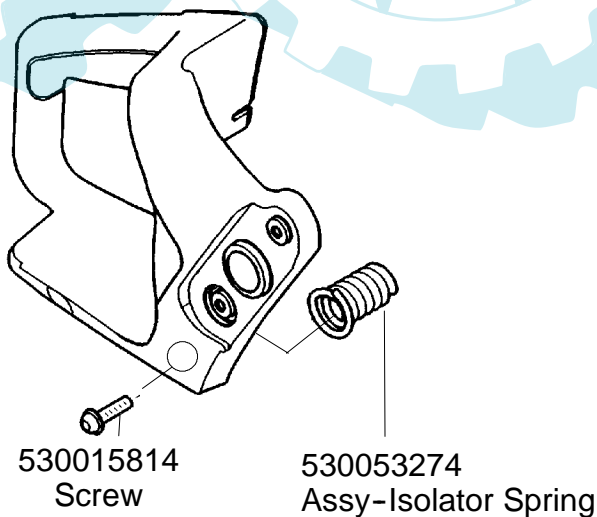

★★★★★ **Service Reference** ★★★★★

Note: Due to product improvements, your unit may have been built with or without the spring and screw shown below. If your unit does not have this spring and screw, no action is required. If your unit does have the spring and screw, please order the part numbers listed below.